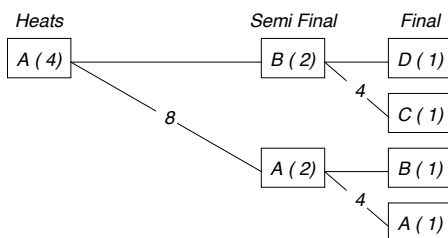

1 prova trofeo interregionale Lombardia-Piemonte

Bormio, Italy

14 dicembre 2013

Qualification

Junior E

(16 competitors)

December 14, 2013

15:00	1 - 3	3	Heats	555	3x1+3x2	- qualify for Final 555 Group 1 - next 6 continue in Final 555 Group 2 - others continue in Final 555 Group 3
15:29	6	1	Final	555		
15:33	7	1	Final	555		
15:37	8	1	Final	555		
15:51	9 - 12	4	Heats	333	4x1+4x2	- qualify for Semi Final 333 Group 1 - others continue in Semi Final 333 Group 2
16:19	15 - 16	2	Semi Final	333	2x1+2x2	- qualify for Final 333 Group 3 - others continue in Final 333 Group 4
16:25	17 - 18	2	Semi Final	333	2x1+2x2	- qualify for Final 333 Group 1 - others continue in Final 333 Group 2
16:50	22	1	Final	333		
16:53	23	1	Final	333		
16:56	24	1	Final	333		
16:59	25	1	Final	333		
17:12	26 - 29	4	Heats	444	4x1+4x2	- qualify for Semi Final 444 Group 1 - others continue in Semi Final 444 Group 2
17:44	32 - 33	2	Semi Final	444	2x1+2x2	- qualify for Final 444 Group 3 - others continue in Final 444 Group 4
17:52	34 - 35	2	Semi Final	444	2x1+2x2	- qualify for Final 444 Group 1 - others continue in Final 444 Group 2
18:12	39	1	Final	444		
18:16	40	1	Final	444		
18:20	41	1	Final	444		
18:24	42	1	Final	444		

555

333